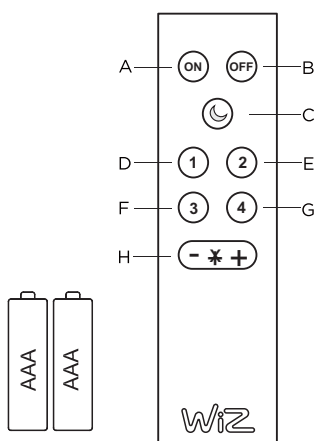

- A. ON
- B. OFF
- C. Night light
- D. Favorite light mode 1
- E. Favorite light mode 2
- F. Favorite light mode 3
- G. Favorite light mode 4
- H. Brightness adjustment

230V~50Hz 3xLED 3W