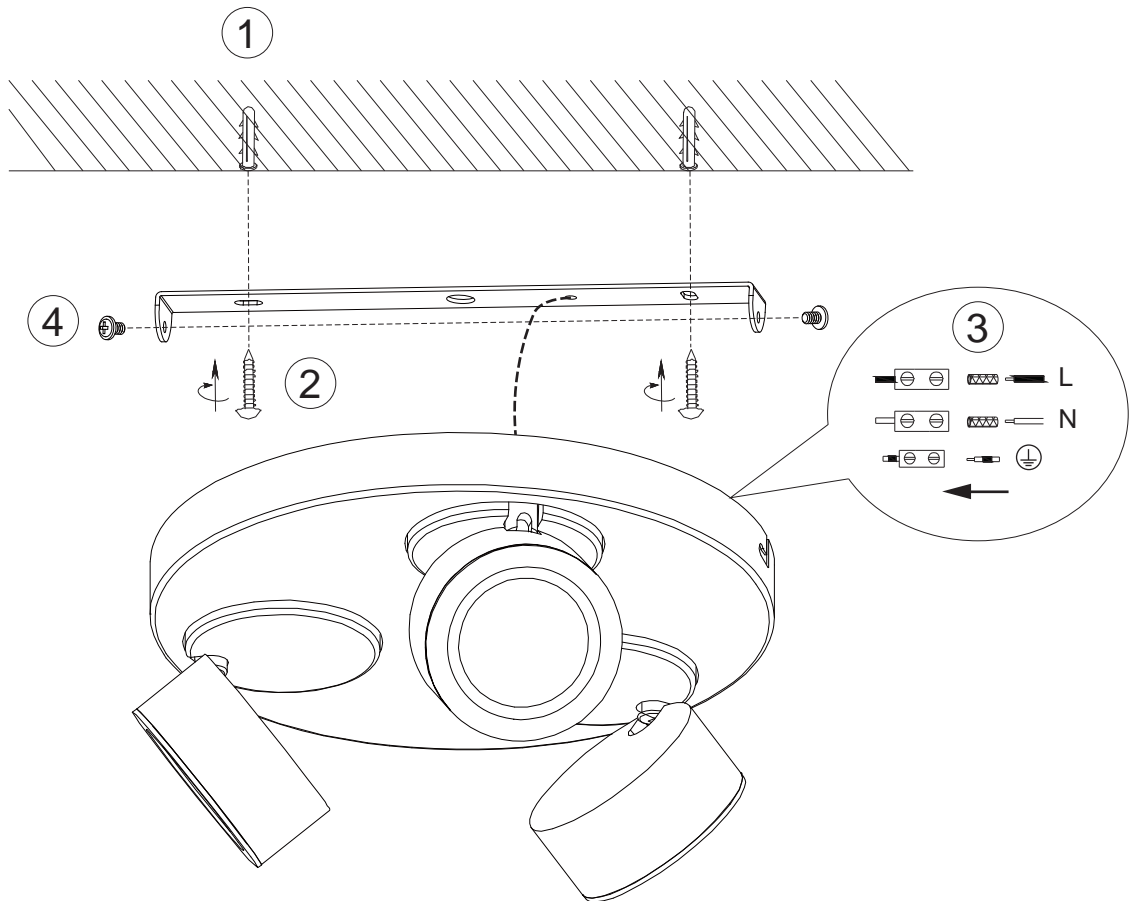

- A. ON
- B. OFF
- C. Night light
- D. Favorite light mode 1
- E. Favorite light mode 2
- F. Favorite light mode 3
- G. Favorite light mode 4
- H. Brightness adjustment

230V~50Hz 3xLED 3W