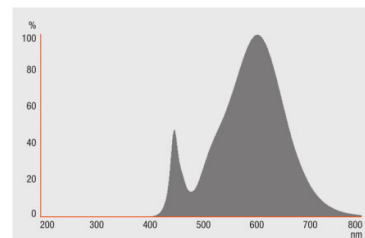

Datablad produktfamilj

LED STAR CLASSIC A 150 20 W/827
E27

LED STAR CLASSIC A 40 6.5 W/830
B22D

LED STAR CLASSIC A 60 10 W/827
E27

Appliktionsråd

För mer detaljerad applikationsinformation och grafik, vänligen se produktdatablad

Logistiska data

Produktnummer	Produktbeskrivning	Förpackningsenhet (Styck/Enhet)	Dimensioner (längd x bredd x höjd)	Volym	Bruttovikt
4052899388482	LED STAR CLASSIC A 40 5 W/827 E27	Transportförpackning 6	377 mm x 148 mm x 134 mm	7.48 dm³	600.00 g
4052899388529	LED STAR CLASSIC A 40 5 W/840 E27	Transportförpackning 6	377 mm x 148 mm x 134 mm	7.48 dm³	600.00 g