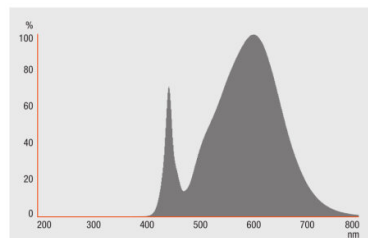

Datablad produktfamilj

LED STAR CLASSIC A 150 20 W/827
E27

LED STAR CLASSIC A 40 6.5 W/830
B22D

LED STAR CLASSIC A 60 10 W/827
E27

Appliktionsråd

För mer detaljerad applikationsinformation och grafik, vänligen se produktdatablad

Logistiska data

Produktnummer	Produktbeskrivning	Förpackningsenhet (Styck/Enhet)	Dimensioner (längd x bredd x höjd)	Volym	Bruttovikt
4052899388482	LED STAR CLASSIC A 40 5 W/827 E27	Transportförpackning 6	377 mm x 148 mm x 134 mm	7.48 dm³	600.00 g
4052899388529	LED STAR CLASSIC A 40 5 W/840 E27	Transportförpackning 6	377 mm x 148 mm x 134 mm	7.48 dm³	600.00 g